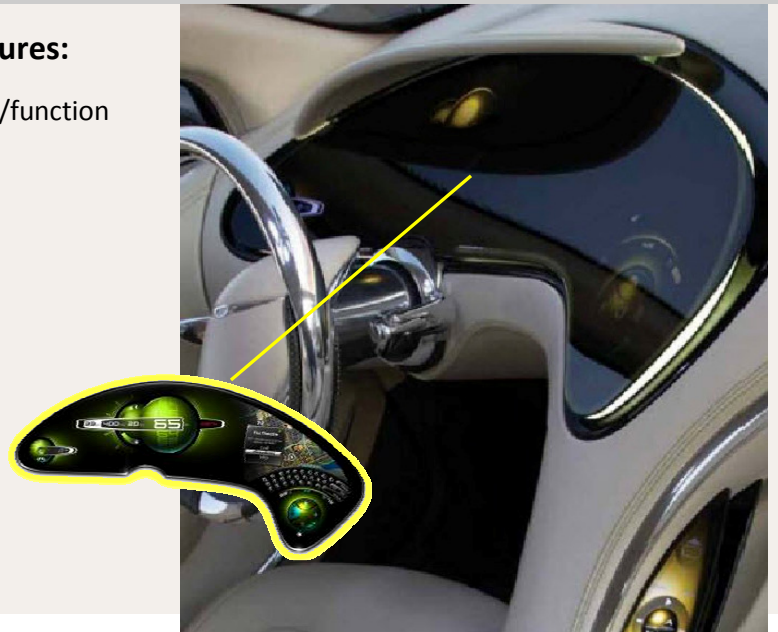

“Dead cool capacitive-touch cockpit”

Smart touch® HMI connectivity brings your home and office to the vehicle cockpit for the first time....

- *Elegant, uncomplicated, iPhone-like design*
- Operates at the speed of thought...
- *Unparalleled level of customized in-vehicle connectivity*

Ultra sleek, smooth sculptured display surface *comes alive* with a simple hand sweep (instead of traditional buttons and switches) to control music, navigation, climate, and other cockpit systems.

Enhances care and comfort with these features:

- Wide design freedom in instrument panel styling/function
- iPhone-like styling all customers desire
- Reconfigurable screen/personalized app friendly
- Easy to use screens reduce driver distraction
- iQ Power® systems improve functionality / cost less than knobs/buttons
- Reliability breakthrough
- Brilliant display; vibrant colors