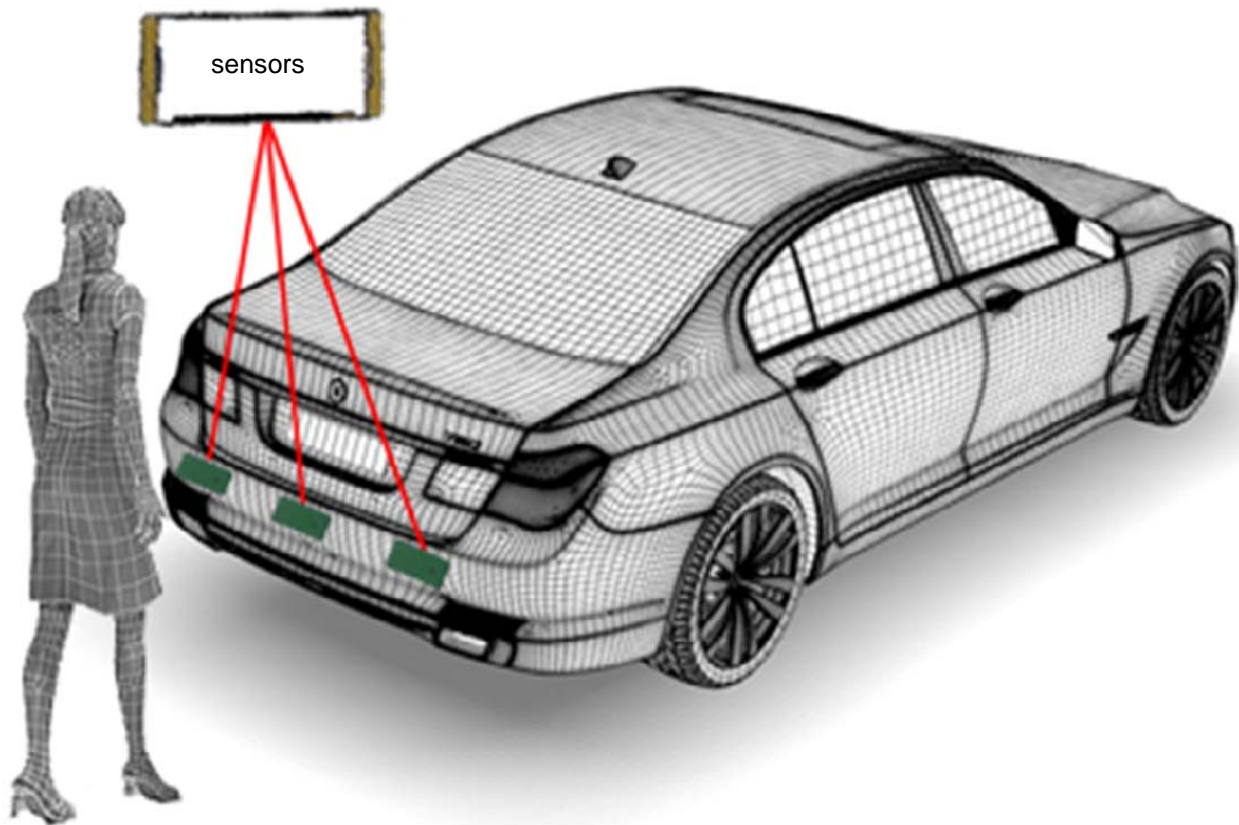

Keyless Entry System

Capacitive sensing
human gesture recognition entry control and power closure systems

Hands-free Smart Open™ features:

- Eliminates need to set items down or touch vehicle when hands are full to open or close liftgate/trunk
- No need to touch dirty vehicle for open or close functions
- Highly personalized gesture provides total level of security
- Nameplate activation creates brand loyalty
- Keyless entry for all power closures
- Personalized and convenience option
- Secure keyless entry

Secure keyless entry **Smart Open™** responds to the driver's presence and uniquely reads a personalized gesture to magically open the power liftgate/trunk